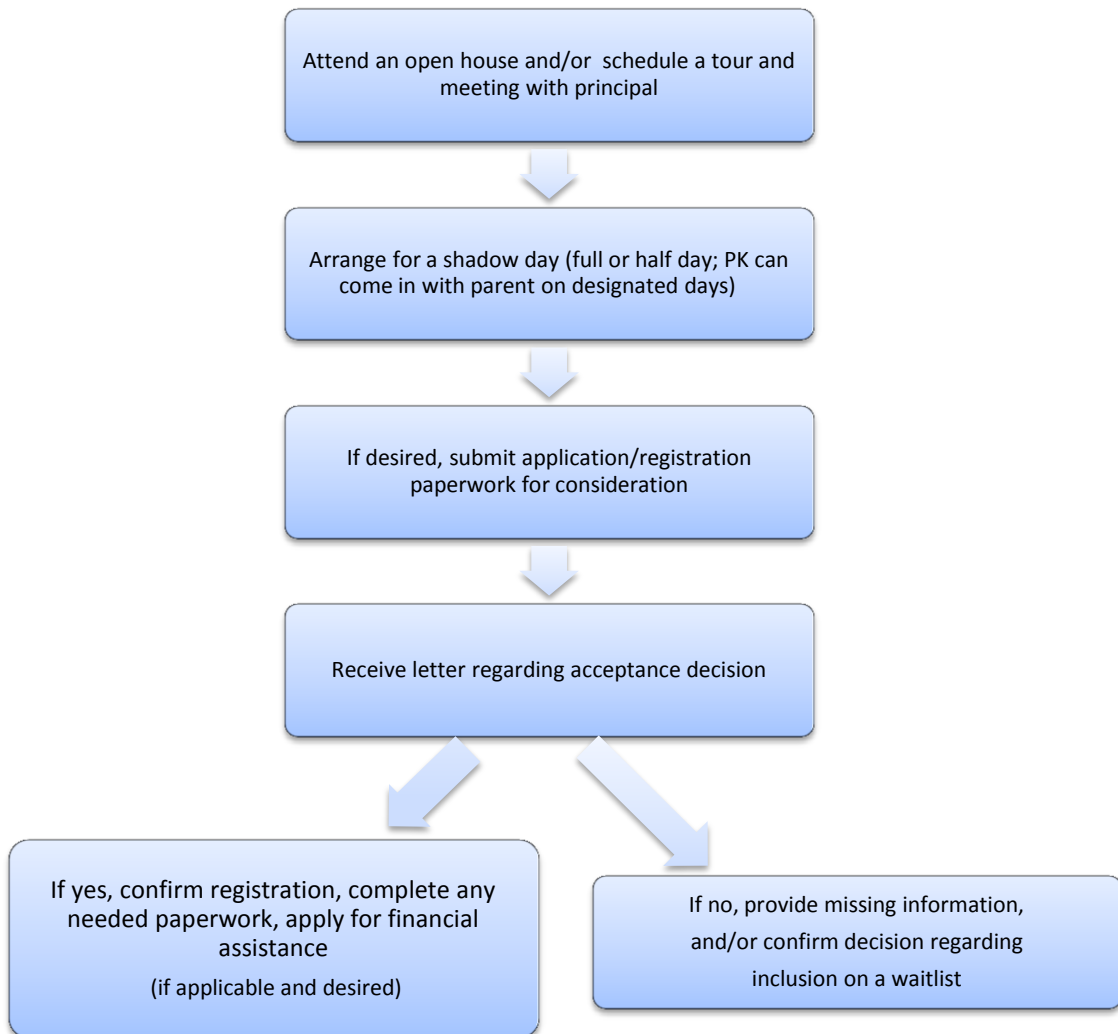

Msgr. Matthew F. Clarke School

5074 Tower Hill Road, Wakefield, Rhode Island 02879
(401) 789-0860 Fax 789-3164

Application Process

Questions? Please contact Ms. Cassandra Barbato at 789-0860.